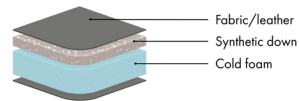

*Note that the dimensions may differ +/-3% depending on upholstery and combination.

Indra

Comfort

EU
Foam Soft

Foam soft (Comfort EU)
Seat
Cold foam covered with fibre padding.

Back
Siliconized ball fibre.

C2
Feather Soft

Feather soft (Comfort C2)
Seat
Cold foam with a feather top.

Back
Feather and ball fibre mix.

C4
Synthetic Down

Synthetic down (Comfort C4)
Seat
Cold foam with a top of synthetic down.

Back
Mix of synthetic down and ball fibre.

CM
Memory Foam

Comfort Memory (Comfort CM)
Seat
Cold foam with memory foam on top, covered with fibre padding.

Back
Feather and ball fibre mix.

Upholstery

Leg options