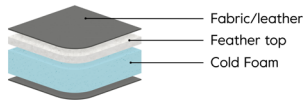

*Note that the dimensions may differ +/-3% depending on upholstery and combination.

Indra

Comfort

EU
Foam Soft

Foam soft (Comfort EU)
Seat
Cold foam covered with fibre padding.

Back
Siliconized ball fibre.

C2
Feather Soft

Feather soft (Comfort C2)
Seat
Cold foam with a feather top.

Back
Feather and ball fibre mix.

C4
Synthetic Down

Synthetic down (Comfort C4)
Seat
Cold foam with a top of synthetic down.

Back
Mix of synthetic down and ball fibre.